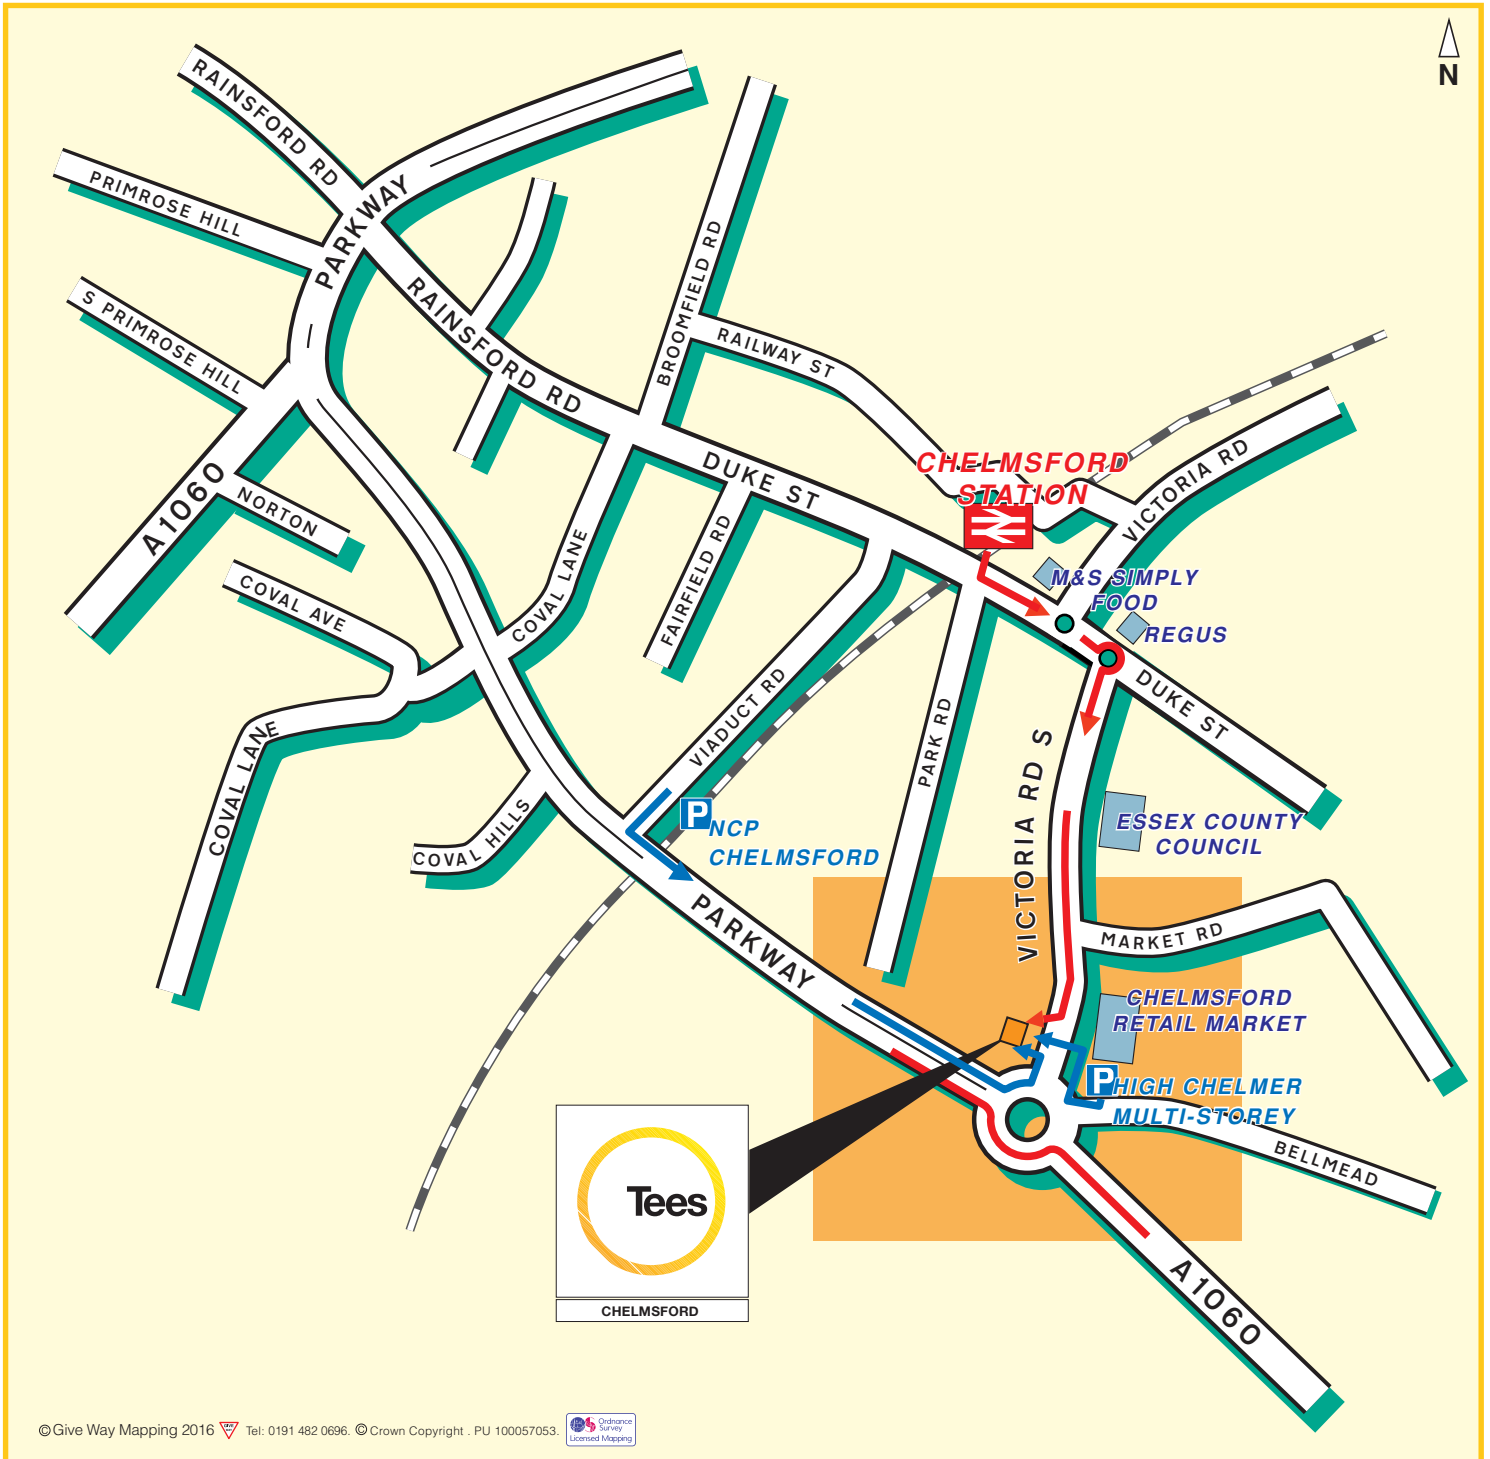

**Walking route from Chelmsford train station:**

Exit the station onto Duke St and turn left. Go past M&S Food and over a mini roundabout. At the second mini roundabout turn right (3rd exit) along Victoria Road South. We are on the right just before the roundabout with the A1060, opposite Chelmsford retail market.

**Walking route from NCP Chelmsford car park:**

Exit the car park onto Viaduct Rd and turn left. Turn left onto Parkway (A1060). Continue along Parkway until the roundabout and turn left onto Victoria Road South. We are on the left just after the roundabout, opposite Chelmsford retail market.

**Walking route from High Chelmer Multi-storey car park:**

Simply exit the car park and you can find us opposite the Chelmsford retail market / multi storey car park on Victoria Road South.